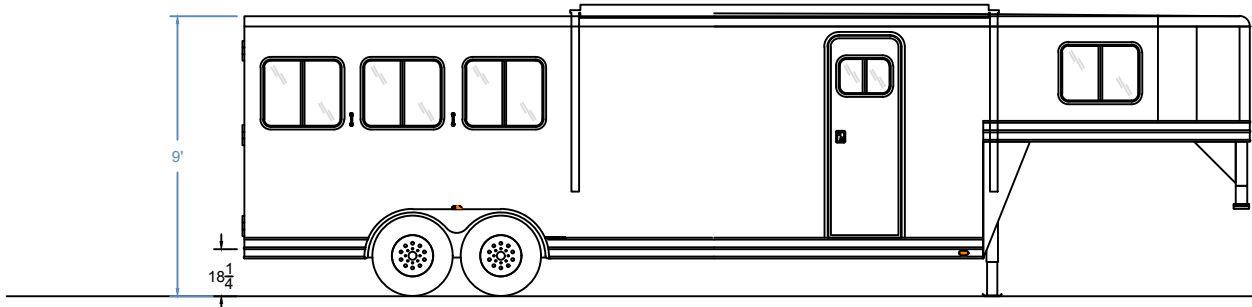

C829 CHARGER  
2 HORSE  
AVAILABLE  
C839 CHARGER  
3 HORSE  
SHOWN  
C849 CHARGER  
4 HORSE  
AVAILABLE

**PROPRIETARY AND CONFIDENTIAL**  
THE INFORMATION CONTAINED IN THIS DRAWING IS THE SOLE PROPERTY OF LAKOTA. ANY REPRODUCTION IN PART OR IN WHOLE WITHOUT THE WRITTEN PERMISSION OF LAKOTA IS STRICTLY PROHIBITED.

Rev.  
Rev.

MODEL(S): C839 CHARGER	
TITLE: FLOORPLAN	
DATE: 07/01/14	BY: KERM
FILE: 2015 MODEL YEAR	
DWG #:	
SCALE: N/A	SHEET: 1 OF 1