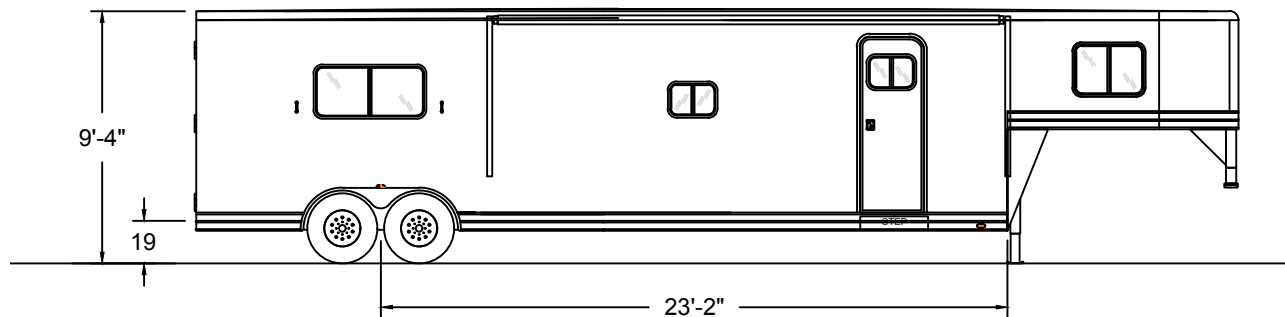

**C8315SR W/BAR
9' SLIDE**

PROPRIETARY AND CONFIDENTIAL
THE INFORMATION CONTAINED IN THIS DRAWING IS THE SOLE PROPERTY OF LAKOTA. ANY REPRODUCTION IN PART OR IN WHOLE WITHOUT THE WRITTEN PERMISSION OF LAKOTA IS STRICTLY PROHIBITED.

MODEL: C8315 RISER SOFA CHARGER		REV: *
DRAWN BY: BB	DATE: 11/15/17	2018 MODEL
SCALE: N.T.S.		SHEET 1 OF 1

LAKOTA TRAILERS