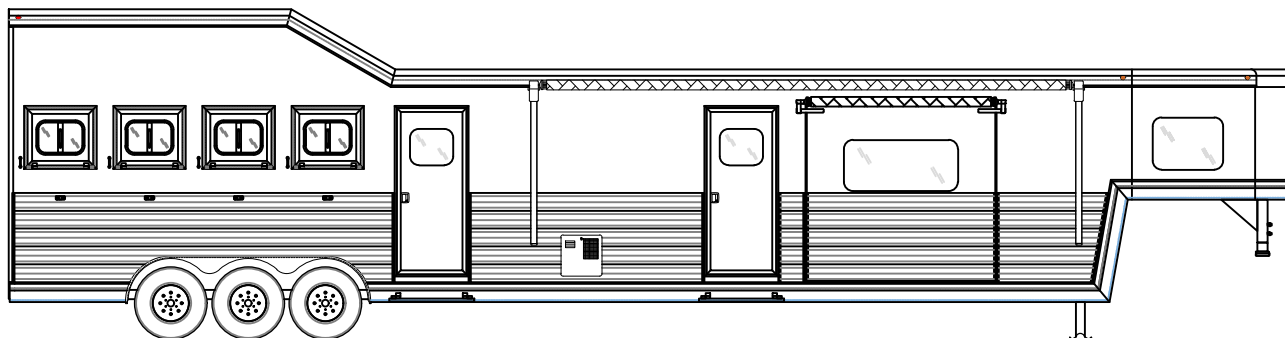

*BH8417
Double Slide*

STRUCTURE NOTES

Triple BFA Carrier
Steel C-Channel

Lakota Trailers

PROPRIETARY AND CONFIDENTIAL
THE INFORMATION CONTAINED IN THIS DRAWING IS THE SOLE PROPERTY OF LAKOTA. ANY REPRODUCTION IN PART OR IN WHOLE WITHOUT THE WRITTEN PERMISSION OF LAKOTA IS STRICTLY PROHIBITED.

MODEL(S): Bighorn
BH8417(2S) 4' Midtack

TITLE: BH8417(2S) 4' Midtack Sales

DATE: 2/10/23

DRAWN BY: TB